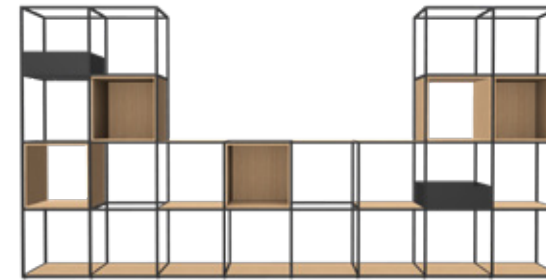

CONFIGURATON 7
8x4 with flipper boxes, closed boxes and planters

Unit Cost:
\$10,516

Dimensions:
OH: 70.5"
OW: 140"
OD: 18"

Includes:
(2) CRT4HE 4 High End Ladder
(3) CRT2HM 2 High Mid Ladder
(4) CRT4HM 4 High Mid Ladder
(4) CRT6CB-KD Connector Bar Pack
(4) CRT10CD-KD Connector Bar Pack