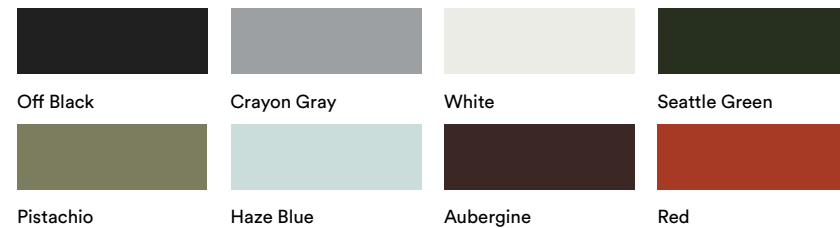

Kin Chairs

List Price:
$511.00

Dimensions:
SH: 17.75"
SW: 19.25"
SD: 18.75"
OH: 32.25"
OW: 23.5"
OD: 22"

Features:
– Tubular steel frame finished to match shell color
– Plastic glides
– Stacks up to 4 high
– Plastic Shell color

Maximum Order Quantity: 50

List Price:
$632.00

Dimensions:
SH: 17.5"
SW: 19.25"
SD: 18.75"
OH: 32"
OW: 23.5"
OD: 22"

Features:
– Aluminum leg connector frame finished to match shell color
– Solid Ash legs with a clear finish
– Plastic glides
– Plastic Shell color

Maximum Order Quantity: 50

List Price:
$766.00

Dimensions:
SH: 15.5" - 20.5"
SW: 19.25"
SD: 18.75"
OH: 30" - 34.5"
OW: 24.5"
OD: 24.5"

Features:
– 5 star swivel base with height adjustment on casters finished to match shell color
– 2" hard wheel casters
– Plastic Shell color

Maximum Order Quantity: 50

Finishes

Frame and Shell Finishes