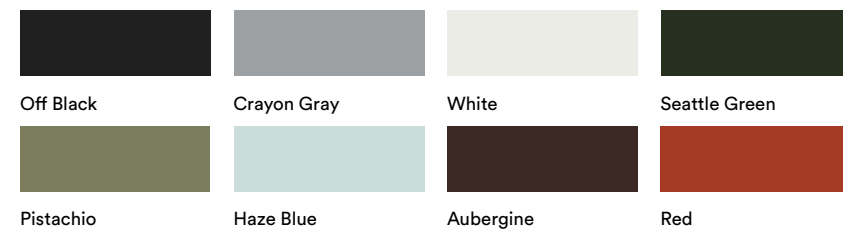

Maximum Order Quantity: 50

Maximum Order Quantity: 50

Finishes

Frame and Shell Finishes

Wood Finish

Kin Stools

KIN502U3
Low back stool, 4 leg frame,
fully upholstered shell

KIN503U3
Low back stool, wood legs,
fully upholstered shell