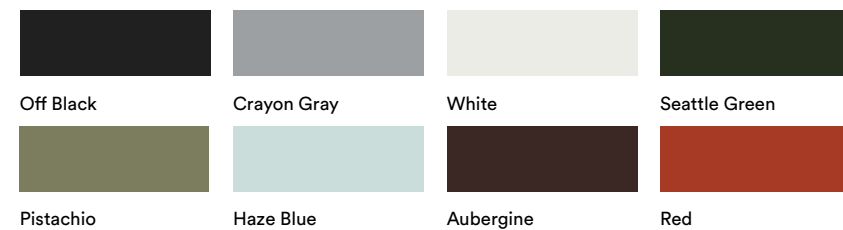

Kin Stools

Grade 4 List Price:
$789.00

Grade 4 List Price:
$1,117.00

Grade 6 List Price:
$827.00

Grade 6 List Price:
$1,155.00

Dimensions:
SH: 29.25"
SW: 18"
SD: 18.75"
OH: 44"
OW: 18"
OD: 21"

Dimensions:
SH: 29.25"
SW: 18"
SD: 18.75"
OH: 44"
OW: 18"
OD: 21"

1. **Features:**
2. Upholstered seat pad
   - Tubular steel frame finished to match shell color
   - Plastic Shell color
   - Black footrest protector
   - Plastic glides

1. **Features:**
2. Upholstered seat pad
   - Solid ash legs with a clear finish
   - Plastic Shell color
   - Black footrest protector
   - Plastic glides

Maximum Order Quantity: 50

Maximum Order Quantity: 50

Finishes

Frame and Shell Finishes