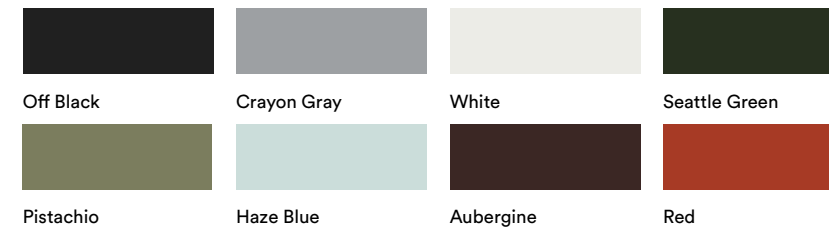

Finishes

Frame and Shell Finishes