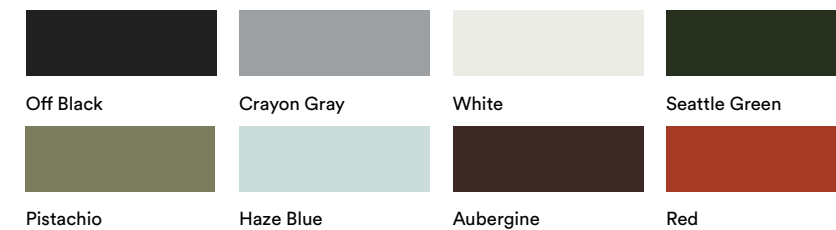

Finishes

Frame and Shell Finishes