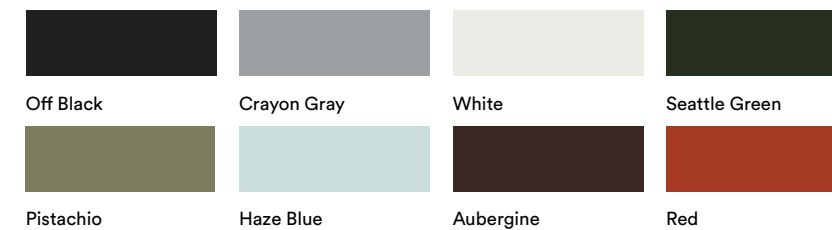

Maximum Order Quantity: 50

Maximum Order Quantity: 50

Finishes

Frame and Shell Finishes

Wood Finish

Axyl

Design by Benjamin Hubert | LAYER

Axyl