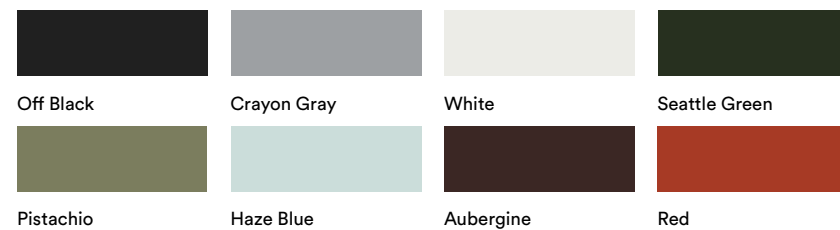

Kin Chairs

KIN305U3
Tub chair, height adjustable, 5 star swivel base, fully upholstered shell

Grade 4 List Price:
$1,503.00

Grade 6 List Price:
$1632.00

Dimensions:
SH: 15.5" - 20.5"
SW: 19.25"
SD: 18.75"
OH: 30" - 34.5"
OW: 24.5"
OD: 24"

Features:
– Fully upholstered shell
– 5 star swivel base with height adjustment on casters finished to match shell color
– 2" hard wheel casters

Maximum Order Quantity: 20

Finishes

Frame and Shell Finishes