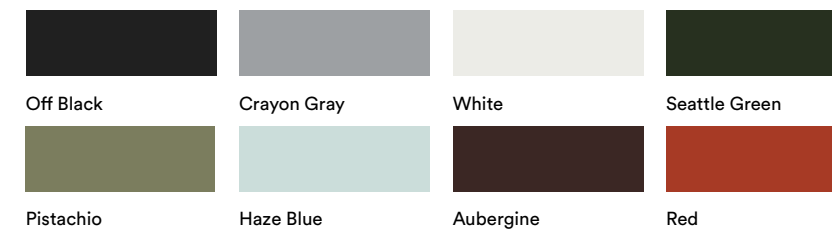

Maximum Order Quantity: 50

Maximum Order Quantity: 50

Finishes

Frame and Shell Finishes

Wood Finish

Kin Stools

KIN506
Low back stool on a stacking
4 leg frame

List Price:
\$553.00