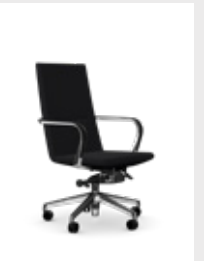

Senator contents:

93 Rapt