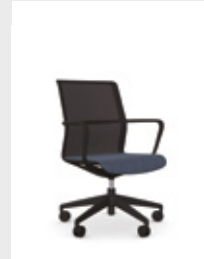

Frame Finishes

Polished Chrome

New Black

Go to page 100 for Quickship fabric options.

Senator contents:

75 i-Workchair 2.0

77 Circo

77 Circo Stool