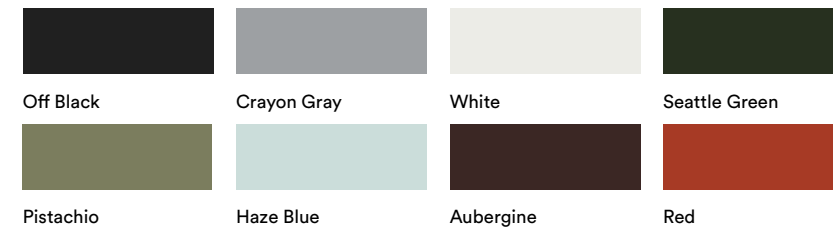

Finishes

Frame and Shell Finishes