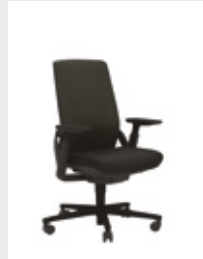

Frame Finishes

Polished Chrome

New Black

Go to page 100 for Quickship fabric options.

Senator contents:

75 i-Workchair 2.0

77 Circo

77 Circo Stool