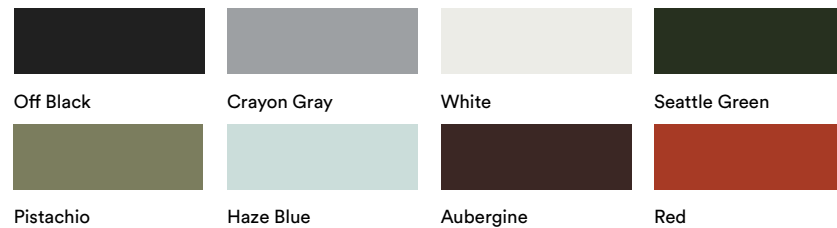

Kin Chairs

List Price:
$462.00

Dimensions:
SH: 17.75"
SW: 18"
SD: 18.75"
OH: 32.25"
OW: 20.5"
OD: 21"

Features:
– Tubular steel frame finished to match shell color
– Plastic glides
– Stacks up to 4 high
– Plastic Shell color

Maximum Order Quantity: 50

List Price:
$583.00

Dimensions:
SH: 17.5"
SW: 18"
SD: 18.75"
OH: 32"
OW: 18"
OD: 21"

Features:
– Aluminum leg connector frame finished to match shell color
– Solid Ash legs with a clear finish
– Plastic glides
– Plastic Shell color

Maximum Order Quantity: 50

List Price:
$717.00

Dimensions:
SH: 15.5" - 20.5"
SW: 18"
SD: 18.75"
OH: 30" - 34.5"
OW: 24.5"
OD: 24"

Features:
– 5 star swivel base with height adjustment on casters finished to match shell color.
– 2" hard wheel casters.
– Plastic Shell color

Maximum Order Quantity: 50

Finishes

Frame and Shell Finishes