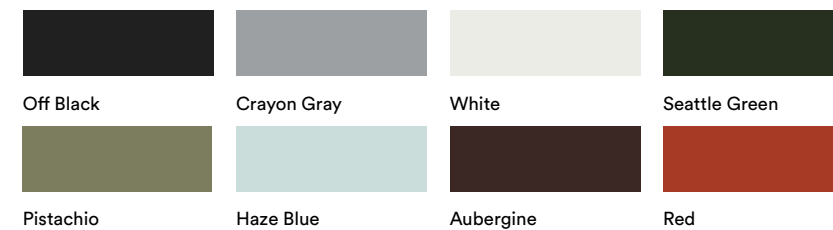

Finishes

Frame and Shell Finishes