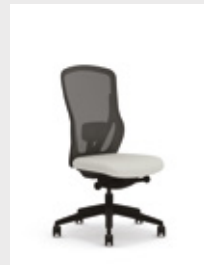

Senator contents:

79 Ousby