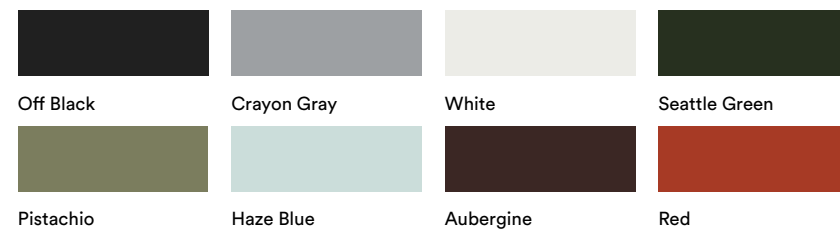

Finishes

Frame and Shell Finishes